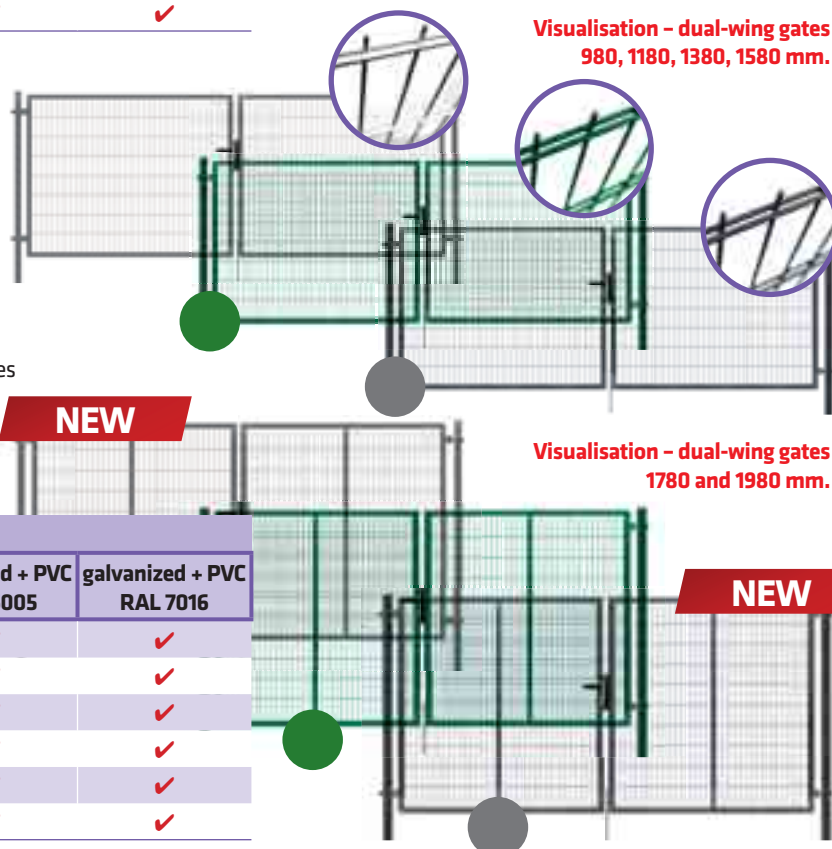

SINGLE-WING WICKET				
wicket width* × height (mm)	height of posts / section (mm)	galvanized	galvanized + PVC RAL 6005	galvanized + PVC RAL 7016
1090 × 980	1630 / 60 × 60	✓	✓	✓
1090 × 1180	1830 / 60 × 60	✓	✓	✓
1090 × 1380	2030 / 60 × 60	✓	✓	✓
1090 × 1580	2230 / 60 × 60	✓	✓	✓
1090 × 1780	2430 / 60 × 60	✓	✓	✓
1090 × 1980	2630 / 60 × 60	✓	✓	✓

\* width at post middle

MANUFACTURE OF GATES AND WICKETS  
**PILOFOR SUPER®**  
IN NON-STANDARD DIMENSIONS  
**MADE TO ORDER**

Visualisation – dual-wing gates  
980, 1180, 1380, 1580 mm.

## Double-wing gate – PILOFOR SUPER®

- surface finish: galvanized + PVC, green (RAL 6005), anthracite (RAL 7016), 2x topcoat
- frame made of square sections (closed)
- welded solid paneling with flat shape
- mesh size 50 × 200 mm
- diameter of wires: horizontal 2 × 6 mm, vertical 5 mm
- gate consists of 2 posts, including adjustable pivot hinges and central door latch with end stop
- FAB lock, aluminum handle and plastic end stop of the gate are part of the delivery
- **GATE IS UNIVERSAL**

Visualisation – dual-wing gates  
1780 and 1980 mm.

DOUBLE-WING GATE				
gate width* × height (mm)	height of posts / section (mm)	galvanized	galvanized + PVC RAL 6005	galvanized + PVC RAL 7016
4090 × 980	1630 / 80 × 80	✓	✓	✓
4090 × 1180	1830 / 80 × 80	✓	✓	✓
4090 × 1380	2030 / 80 × 80	✓	✓	✓
4090 × 1580	2230 / 80 × 80	✓	✓	✓
4110 × 1780	2430 / 100 × 100	✓	✓	✓
4110 × 1980	2630 / 100 × 100	✓	✓	✓