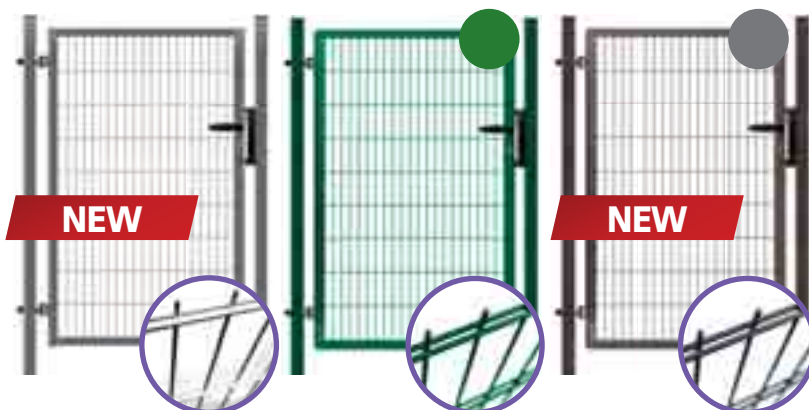

## Single-wing wicket – PILOFOR SUPER®

- surface finish: galvanized + PVC, green (RAL 6005), anthracite (RAL 7016), 2x topcoat
- frame made of square sections (closed)
- welded solid paneling with flat shape
- mesh size 50 × 200 mm
- diameter of wires: horizontal 2 × 6 mm, vertical 5 mm
- wicket consists of 2 posts, including adjustable pivot hinges
- FAB lock, aluminum handle and plastic end stop of the wicket are part of the delivery
- **WICKET IS UNIVERSAL (left and right)**

SINGLE-WING WICKET				
wicket width* × height (mm)	height of posts / section (mm)	galvanized	galvanized + PVC RAL 6005	galvanized + PVC RAL 7016
1090 × 980	1630 / 60 × 60	✓	✓	✓
1090 × 1180	1830 / 60 × 60	✓	✓	✓
1090 × 1380	2030 / 60 × 60	✓	✓	✓
1090 × 1580	2230 / 60 × 60	✓	✓	✓
1090 × 1780	2430 / 60 × 60	✓	✓	✓
1090 × 1980	2630 / 60 × 60	✓	✓	✓

## Double-wing gate – PILOFOR SUPER®

- surface finish: galvanized + PVC, green (RAL 6005), anthracite (RAL 7016), 2x topcoat
- frame made of square sections (closed)
- welded solid paneling with flat shape
- mesh size 50 × 200 mm
- diameter of wires: horizontal 2 × 6 mm, vertical 5 mm
- gate consists of 2 posts, including adjustable pivot hinges and central door latch with end stop
- FAB lock, aluminum handle and plastic end stop of the gate are part of the delivery
- **GATE IS UNIVERSAL**