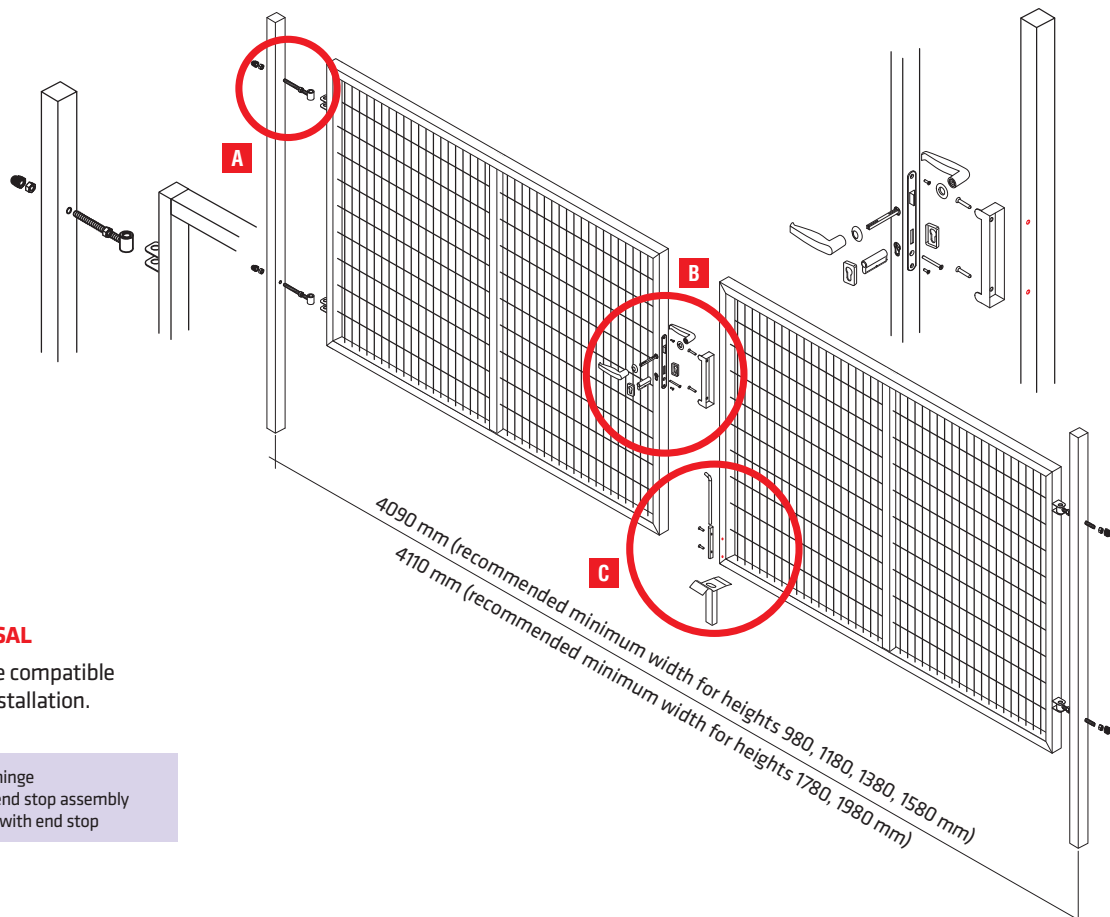

Double-wing gate – PILOFOR SUPER®

GATE IS UNIVERSAL

All accessories are compatible with dualsided installation.

- A. Adjustable pivot hinge
- B. Handle, lock and end stop assembly
- C. Central door latch with end stop