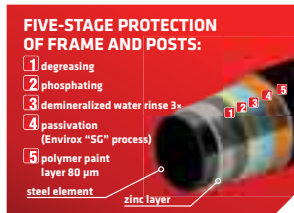

Wickets and gates – PILOFOR SUPER®

Single-wing wicket – PILOFOR SUPER®

- surface finish: galvanized + PVC, green (RAL 6005), anthracite (RAL 7016), 2x topcoat
- frame made of square sections (closed)
- welded solid paneling with flat shape
- mesh size 50 × 200 mm
- diameter of wires: horizontal 2 × 6 mm, vertical 5 mm
- wicket consists of 2 posts, including adjustable pivot hinges
- FAB lock, aluminum handle and plastic end stop of the wicket are part of the delivery
- **WICKET IS UNIVERSAL (left and right)**

SINGLE-WING WICKET				
wicket width* × height (mm)	height of posts / section (mm)	galvanized	galvanized + PVC RAL 6005	galvanized + PVC RAL 7016
1090 × 980	1630 / 60 × 60	✓	✓	✓
1090 × 1180	1830 / 60 × 60	✓	✓	✓
1090 × 1380	2030 / 60 × 60	✓	✓	✓
1090 × 1580	2230 / 60 × 60	✓	✓	✓
1090 × 1780	2430 / 60 × 60	✓	✓	✓
1090 × 1980	2630 / 60 × 60	✓	✓	✓

* width at post middle

MANUFACTURE OF GATES AND WICKETS
PILOFOR SUPER®
IN NON-STANDARD DIMENSIONS
MADE TO ORDER

Visualisation – dual-wing gates
980, 1180, 1380, 1580 mm.

Double-wing gate – PILOFOR SUPER®

- surface finish: galvanized + PVC, green (RAL 6005), anthracite (RAL 7016), 2x topcoat
- frame made of square sections (closed)
- welded solid paneling with flat shape
- mesh size 50 × 200 mm
- diameter of wires: horizontal 2 × 6 mm, vertical 5 mm
- gate consists of 2 posts, including adjustable pivot hinges and central door latch with end stop
- FAB lock, aluminum handle and plastic end stop of the gate are part of the delivery
- **GATE IS UNIVERSAL**

Visualisation – dual-wing gates
1780 and 1980 mm.

DOUBLE-WING GATE				
gate width* × height (mm)	height of posts / section (mm)	galvanized	galvanized + PVC RAL 6005	galvanized + PVC RAL 7016
4090 × 980	1630 / 80 × 80	✓	✓	✓
4090 × 1180	1830 / 80 × 80	✓	✓	✓
4090 × 1380	2030 / 80 × 80	✓	✓	✓
4090 × 1580	2230 / 80 × 80	✓	✓	✓
4110 × 1780	2430 / 100 × 100	✓	✓	✓
4110 × 1980	2630 / 100 × 100	✓	✓	✓