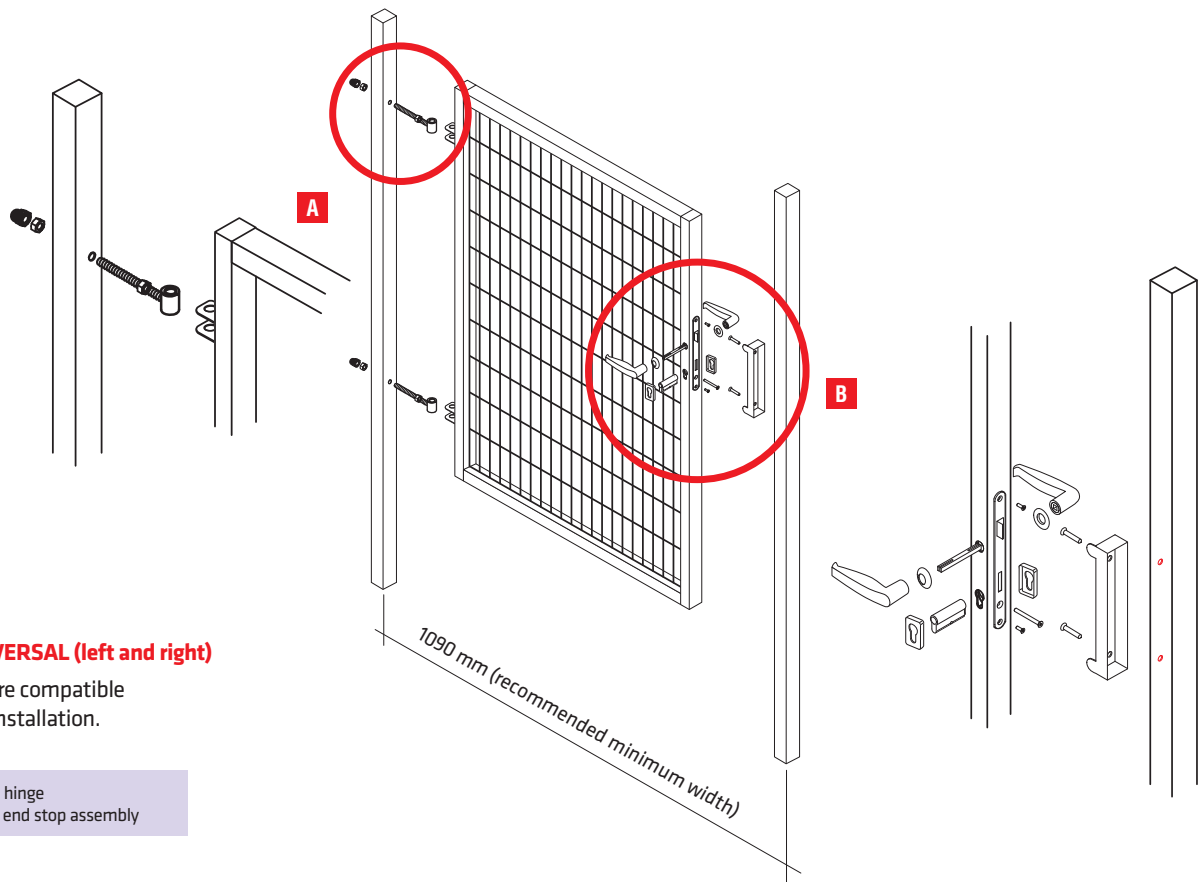

\* width at post middle

MANUFACTURE OF GATES AND WICKETS  
**PILOFOR SUPER®**  
IN NON-STANDARD DIMENSIONS  
**MADE TO ORDER**

Visualisation – dual-wing gates  
980, 1180, 1380, 1580 mm.

## Double-wing gate – PILOFOR SUPER®

- surface finish: galvanized + PVC, green (RAL 6005), anthracite (RAL 7016), 2x topcoat
- frame made of square sections (closed)
- welded solid paneling with flat shape
- mesh size 50 × 200 mm
- diameter of wires: horizontal 2 × 6 mm, vertical 5 mm
- gate consists of 2 posts, including adjustable pivot hinges and central door latch with end stop
- FAB lock, aluminum handle and plastic end stop of the gate are part of the delivery
- **GATE IS UNIVERSAL**

Visualisation – dual-wing gates  
1780 and 1980 mm.

DOUBLE-WING GATE				
gate width* × height (mm)	height of posts / section (mm)	galvanized	galvanized + PVC RAL 6005	galvanized + PVC RAL 7016
4090 × 980	1630 / 80 × 80	✓	✓	✓
4090 × 1180	1830 / 80 × 80	✓	✓	✓
4090 × 1380	2030 / 80 × 80	✓	✓	✓
4090 × 1580	2230 / 80 × 80	✓	✓	✓
4110 × 1780	2430 / 100 × 100	✓	✓	✓
4110 × 1980	2630 / 100 × 100	✓	✓	✓

### WICKET IS UNIVERSAL (left and right)

All accessories are compatible with dualsided installation.

- A. Adjustable pivot hinge
- B. Handle, lock and end stop assembly